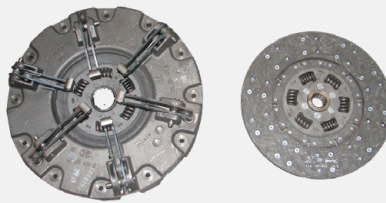

780129
Clutch Kit Renault 781/2 851/91 981
16 Splines
OE Ref: 631.1390.29