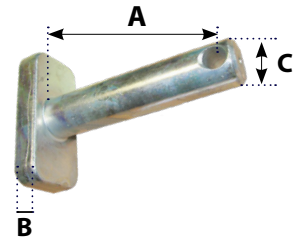

Linkage CBM Type

59289
Pin Plate Square
John Deere 6000
A: 55mm
B: 30mm
C: 5mm
D: 20mm

59288
Lower Levelling Box
Pin John Deere 6000
A: 85mm
B: 5mm
C: 20mm

41747
Bottom Fork Plate
CBM Type
A: 80mm
B: 40mm
C: 12mm
D: 22mm

41748
Bottom Fork Lift Link
Pin CBM Type
A: 87.3mm
B: 12mm
C: 22mm

59822
Bottom Fork Plate
John Deere
76 77 7810
A: 75mm
B: 40mm
C: 8.6mm
D: 25.50mm

41743
Bottom Fork Lift Link
Pin CBM Type
A: 103mm
B: 15mm
C: 25.5mm

41740
Bottom Fork Plate
CBM Type
A: 80mm
B: 40mm
C: 10mm
D: 28.5mm

41741
Bottom Fork Lift Link
Pin
CBM Type
A: 98.5mm
B: 15mm
C: 28.5mm

41744
Bottom Fork Plate
CBM Type
A: 95mm
B: 50mm
C: 15mm
D: 32mm

41745
Bottom Fork Lift Link
Pin CBM Type
A: 122mm
B: 15mm
C: 32mm