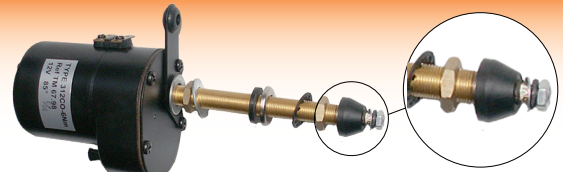

2493
Wiper Motor 12 Volt 85
Degrees Small Tapered