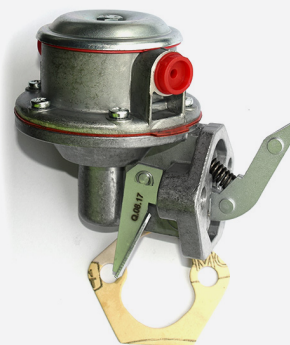

## Throttle Cable

**59252**  
Oil Pump John Deere 40s 50s 6000s  
4 Cyl 5000s  
4 Cyl 3200 3300 Renault  
OE Ref: RE52020

**780263**  
Oil Filler Cap Renault 100 1000 400 50  
500 600 70 700 80  
OE Ref: 0122904200

**780235**  
Throttle Cable Renault Ares 610RX  
620RX 630RZ 640RZ 710 715 720 725  
735 Claas Ares 816 826  
OE Ref: 7700038060

## Fuel Lift Pumps

**780044**  
Fuel Lift Pump Renault 103-52 103-54 106-54 110-54  
120-54 133-54 Renault 145-54 *Off Set Holes*  
OE Ref: 6005003707 770102318

**59520**  
Ares 550 620 630 640 Cergos 330 350 Ceres 330 330X  
330-4 330X-4 85 85X 85-4 85-4X  
OE Ref: RE27667

## Fuel Injector

**51470R**  
 Ares Celtis Cergos  
 OE Ref: RE38087  
*Fuel Injector Tee Fitting is 58647*

**58647**  
 Fuel Injector Tee Fitting For 51470R  
 OE Ref: R71963