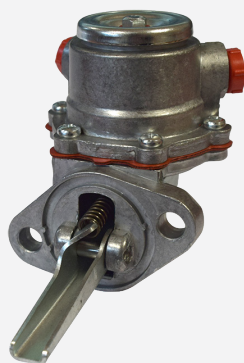

Fuel Lift Pumps

780044
Fuel Lift Pump Renault 103-52 103-54 106-54 110-54
120-54 133-54 Renault 145-54 *Off Set Holes*
OE Ref: 6005003707 770102318