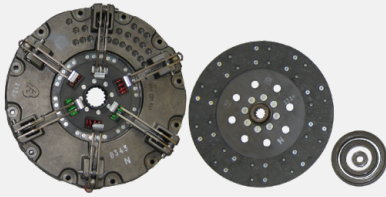

Clutch Parts

Renault

780121
12" Clutch Kit Renault Claas Cares
70 50 60 90 80 Series
(Sintered Disc Inside The Pressure Plate)
comes with 3 Bearings
OE Ref: 6005701086