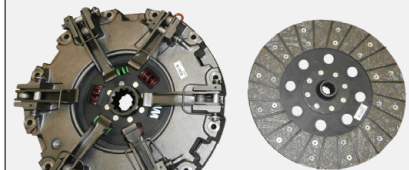

780218
11" Clutch Kit Renault 50 Series 70
Series 80 Sionis Fructus Pales
2 Spline
OE Ref: 6005702124