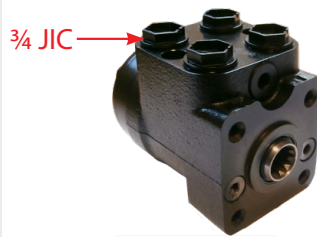

Orbital Units

ognibene power

1447

Orbital Unit 300 3000

100 OSP

Note M18 for Hyd Pipes

ognibene power

52184

Orbital Unit Case MXU Puma
JX JXU Maxxum Ford 35 60
TL L M T TL Series TLA TM TSA
TSA Series STZ0R125M170

125 OSP

ognibene power

4655

Orbital Unit with Relief
Valve 3/4 JIC

100 OSP

4564

Orbital Unit Seal Kit
To Suit 4655

1504266

Orbital Unit Repair Kit IHC
Massey Ferguson Danfoss

1810503

Orbital Unit Repair Kit

ognibene power

6907

Orbital Unit 300 3000

125 OSP M18 Thread

Note M18 holes for Hyd Pipes

7808

Orbital Unit Fiat 56 88
90 93 94 Series

100 OSP

ognibene power

4620

Orbital Unit Fiat 2 Ram Axle

160 OSP

Also fits Zetor

ognibene power

44240

Orbital Unit Ford New Holland
T7.220 - T7.260 T7030 - T7060
Power Command Case Puma
165-215

OE Ref:47403483

ognibene power

44241

Orbital Unit Ford New Holland
T6.120 - T6.180 T6010 - T6080
T7.170 - T7.210 Case Maxxum 115

OE Ref:47403484