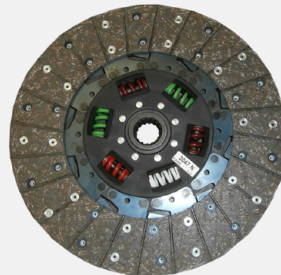

780219
12" Clutch Disc Organic Renault
Series 100 751 752 781 782 851 891
951 981 16 Spline
OE Ref: 6005007198