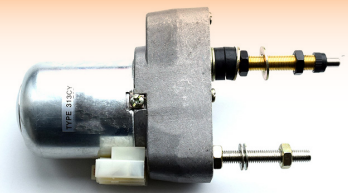

52956
Wiper Motor
Case 40 43 44 45 56 95 12V
OE Ref: 1535097C1