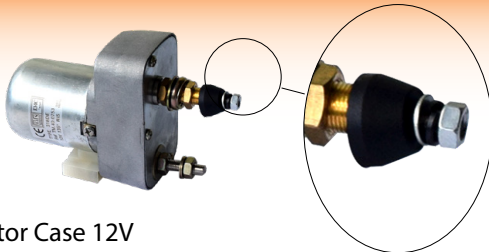

51025
Wiper Motor Case 12V
135; Small Tapered Shaft
Shaft Length 34mm