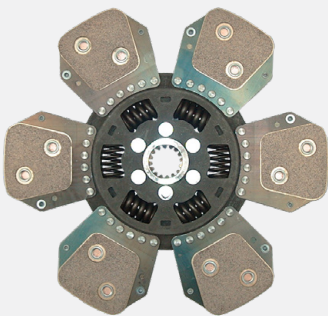

51273
13" Clutch Disc Renault 120.14
RE-ME 106.14SP/110.54TE-TA 113-12i
OE Ref: 6005005225