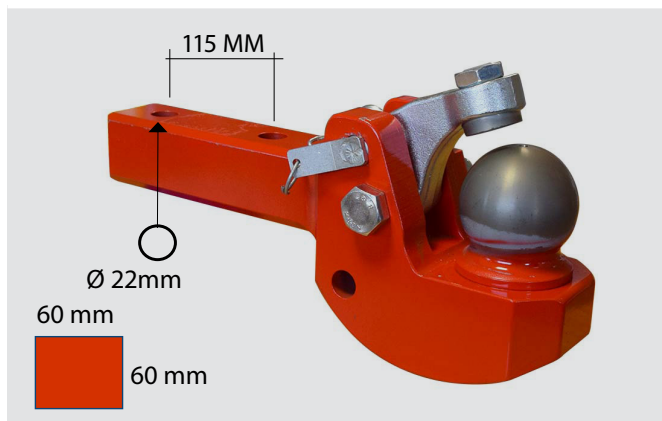

K80 RANGE

58883

Claas: Ares 500/600 Arion 500/600

Fendt: Vario 200/300

John Deere: 7010, 8000

Massey Ferguson: 5600 6445-6480 7600

OE Ref: 00.421.10.2-A20

58837

K80 Weld On Spoon Universal