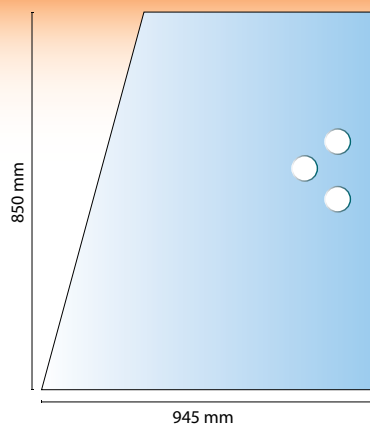

Renault Glass

TX, TS, TZ Glass

780110

Glass Renault TL TX TS TZ
LH/RH Side Window

Ares Glass

780115

Glass Renault Ares LH Rear
Corner (3 Holes)