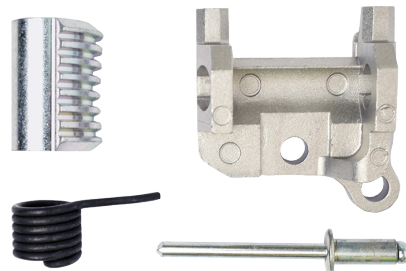

BACK ADJUSTMENT DS85H/90LS95H/90

55157
Seat Grammer Adjustment Back
OE Ref: 139255