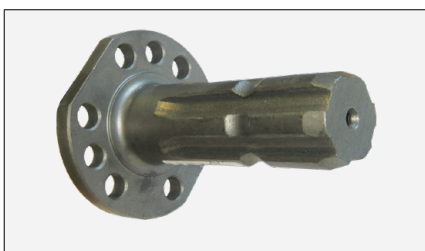

## PTO Parts

**62805**

6 Spline PTO Shaft 5400 6100 540rpm  
Bolt On 6200 6400  
**Bolt to suit is 53094**

**62806**

21 Spline PTO Shaft 5400 1000rpm Bolt  
On 6100 6200 6400  
**Bolt to suit is 53094**

**53094**