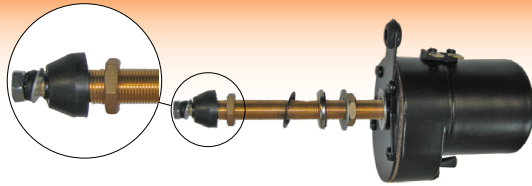

Wiper Motors

2494
Wiper Motor 12 Volt 105
Degrees Small Taper