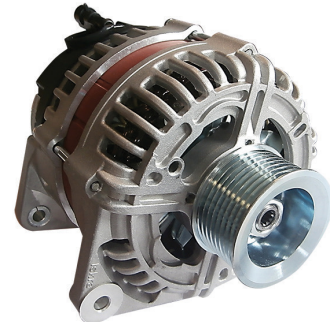

www.qtponline.com

www.qtponline.de

www.qtponline.fr

www.qtponline.es

> Find Parts

Find what you need quickly & easily

> Order Online 24/7

Shop online 24/7 with our web shop. Get prices and check availability on over 16,000 tractor spares

> New Products

New products & special offers

> Account Information

See previous orders, statements and stock information

Distributors of: