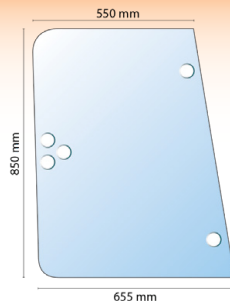

780188
Glass Side Window Renault
TL TS TX TZ Series 5 Hole
OE Ref: 7700054047