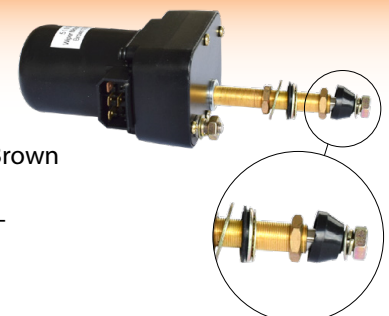

51006
Wiper Motor David Brown
12V 95;
Large Tapered Shaft -
Shaft Length 80mm