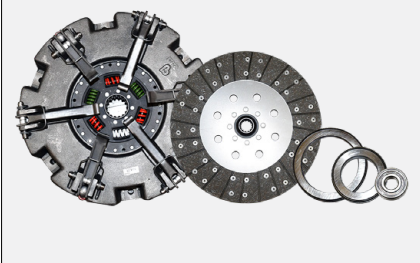

780255

Clutch Kit Renault Claas Ceres Ergos
John Deere 3300 3400
OE Ref: 7700043011

Includes LuK Bearings