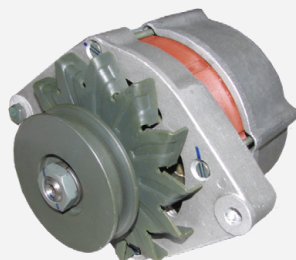

## Alternators

**2309**  
Alternator 200 500 600 Wide Lug 45 Amp

**780242**  
Alternator Renault Claas Ares  
Celtis Ceres Cergos Ergos Temis 95A  
OE Ref: 7700042474