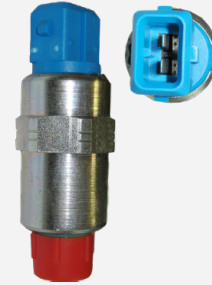

## Fuel Injector

**51470R**  
 Ares Celtis Cergos  
 OE Ref: RE38087  
*Fuel Injector Tee Fitting is 58647*

**58647**  
 Fuel Injector Tee Fitting For 51470R  
 OE Ref: R71963

## Diesel Stop Solenoids

**1976**  
Diesel Stop Solenoid 12v BOSCH Type  
OE Ref: 8190393

**2038**  
Diesel Stop Solenoid 12V CAV Type  
**2 Spade Connections**  
OE Ref: 1896464M1

**1992**  
Diesel Stop Solenoid 12V CAV Type  
**Single Nut Connection**  
OE Ref: 9986316