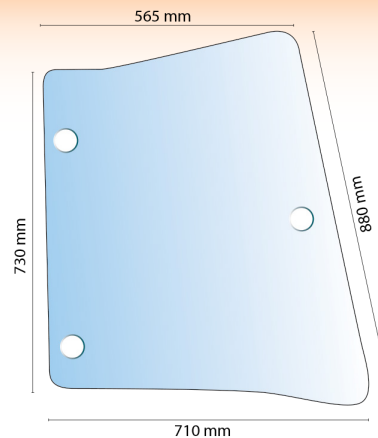

780182
Glass Rear Corner RH
Renault Ares RX RZ Serie
OE Ref: 7700054133