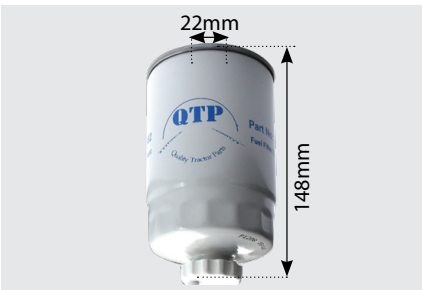

3082
Renault Fuel Filter Temis 610X
610Rz, 630Z, 630RZ, 650X, 650RZ

OE Ref: 3638291M1