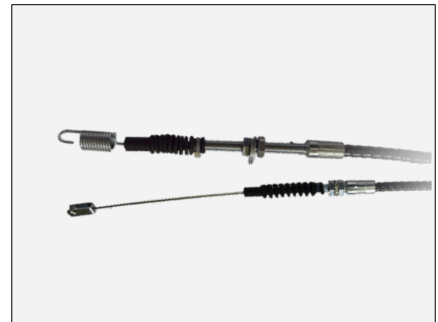

## Oil Pump

## Throttle Cable

**59252**  
Oil Pump John Deere 40s 50s 6000s  
4 Cyl 5000s  
4 Cyl 3200 3300 Renault  
OE Ref: RE52020

**780263**  
Oil Filler Cap Renault 100 1000 400 50  
500 600 70 700 80  
OE Ref: 0122904200

**780235**  
Throttle Cable Renault Ares 610RX  
620RX 630RZ 640RZ 710 715 720 725  
735 Claas Ares 816 826  
OE Ref: 7700038060