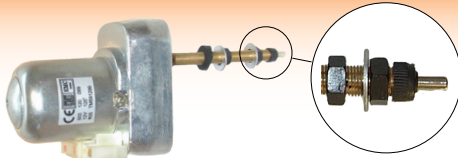

41656
Wiper Motor 12 Volt 120;
Straight Single Spin
Shaft Length 99mm