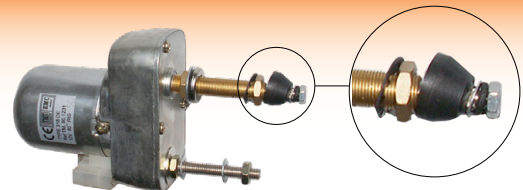

2492
Wiper Motor 12 Volt 110; Small Tapered Shaft
Shaft Length 58mm