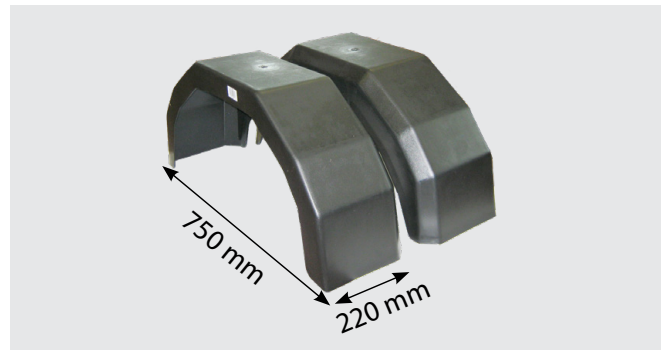

1496
Mudguard Trailer 13"Wheel - PAIR