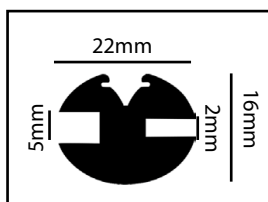

Weather Strip Beaded - Suits 4.8mm Glass

1773-5	5 Metres
1773-10	10 Metres
1773-20	20 Metres