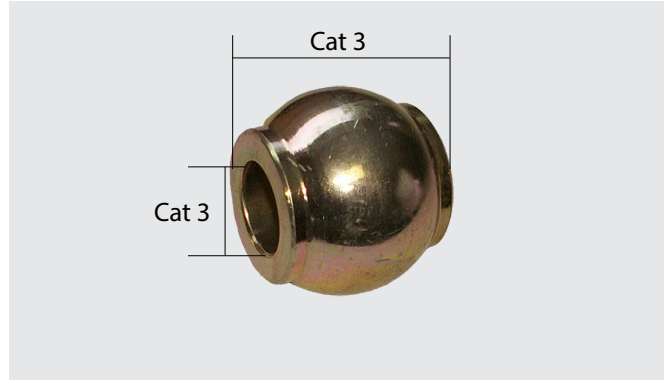

21019

Top Link Ball **Cat 3/3**

- I/D Ø: 1 9/32".
- O/D Ø: 2 23/64".
- Width: 2".

Cat 2/2

4044

Top Link Ball **CAT 2**