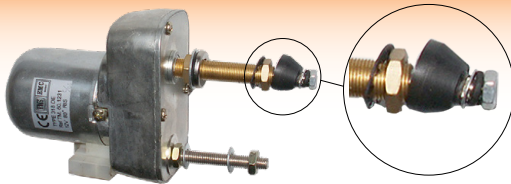

2491
Wiper Motor 12 Volt 80; Small Tapered Shaft
Shaft Length 58mm - Check Type of Cab