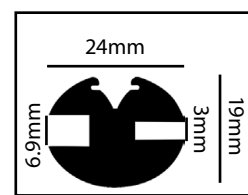

Weather Strip Beaded - Suits 6.4mm Glass

3097-5	5 Metres
3097-10	10 Metres
3097-20	20 Metres