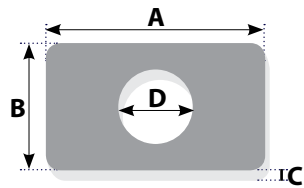

Linkage CBM Type

59289
Pin Plate Square
John Deere 6000
A: 55mm
B: 30mm
C: 5mm
D: 20mm

59288
Lower Levelling Box
Pin John Deere 6000
A: 85mm
B: 5mm
C: 20mm

41747
Bottom Fork Plate
CBM Type
A: 80mm
B: 40mm
C: 12mm
D: 22mm

41748
Bottom Fork Lift Link
Pin CBM Type
A: 87.3mm
B: 12mm
C: 22mm

59822
Bottom Fork Plate
John Deere
76 77 7810
A: 75mm
B: 40mm
C: 8.6mm
D: 25.50mm

41743
Bottom Fork Lift Link
Pin CBM Type
A: 103mm
B: 15mm
C: 25.5mm

41740
Bottom Fork Plate
CBM Type
A: 80mm
B: 40mm
C: 10mm
D: 28.5mm

41741
Bottom Fork Lift Link
Pin
CBM Type
A: 98.5mm
B: 15mm
C: 28.5mm

41744
Bottom Fork Plate
CBM Type
A: 95mm
B: 50mm
C: 15mm
D: 32mm

41745
Bottom Fork Lift Link
Pin CBM Type
A: 122mm
B: 15mm
C: 32mm