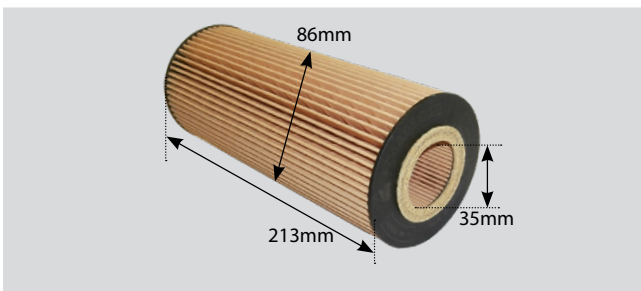

Models: Engine Oil Filter Fendt 309 FARMER

OE Ref: F275203010020

**W1140/11**

Models: Oil Filter Fendt 300 Vario

**680000**

Models: Engine Oil Filter Fendt 712 714 716 818 820 700s 800s T2 Only

OE Ref: F716200510020