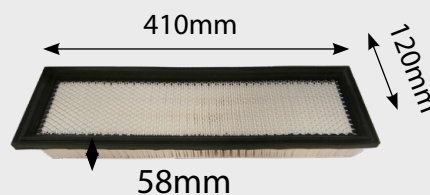

## Cab Air Filters

**680044**  
Air Filter Cab Fendt 936 824 Square  
OE Ref: H931812140511

**680078**  
Cab Air Filter Fendt Farmer 300LS LSA 200 Fiat 94 Series  
OE Ref: F198810140010

**680079**  
Cab Air Filter Fendt  
Farmer 300 Favourit 500C 800 Turbo 900 Vario  
OE Ref: F178810130040