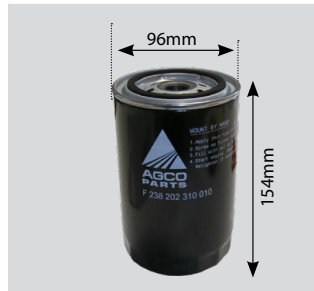

OE Ref: F238202310010

680054

Models: Engine Oil Filter Fendt 309 FARMER