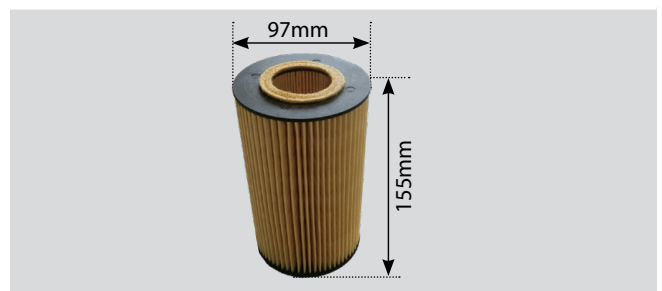

OE Ref: F836200510010