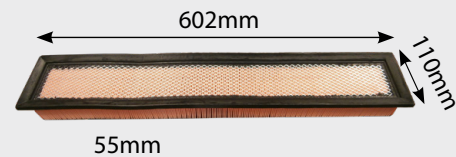

680078
Cab Air Filter Fendt Farmer 300LS LSA 200 Fiat 94 Series
OE Ref: F198810140010