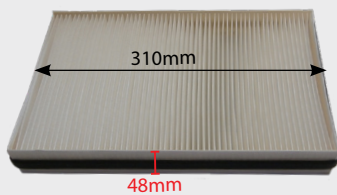

Cab Air Filters

680044
Air Filter Cab Fendt 936 824 Square
OE Ref: H931812140511