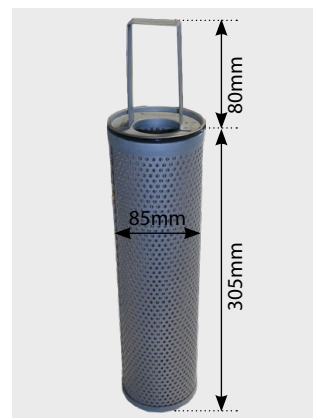

## Transmission Oil Filters

**52340**

Element Hydraulic Filter Case CVX New Holland T7510 T7520 T7530 T7540  
OE Ref: 192200280705

**680016**

O Ring Fendt for Filter F916100600010 All Vario Models  
OE Ref: X548960666000