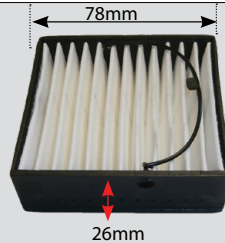

680020

Pre Fuel Filter 54s 64s 74s Fendt 30
Micron MC 700 800 900
OE Ref: F916200060010