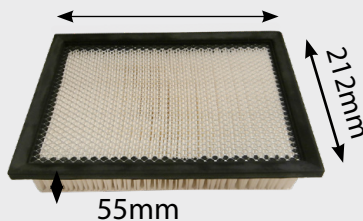

680079
Cab Air Filter Fendt
Farmer 300 Favourit 500C 800 Turbo 900 Vario
OE Ref: F178810130040