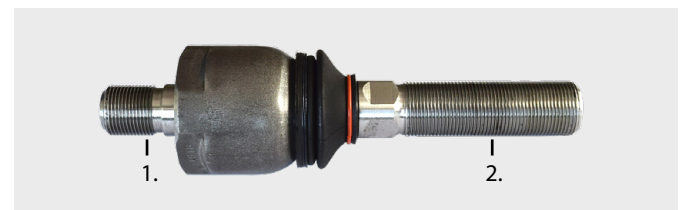

300088
Ball Joint Fendt Favorit 600
Thread 1 - M22 RH Thread 2 - M24 RH
OE Ref: F385300100020