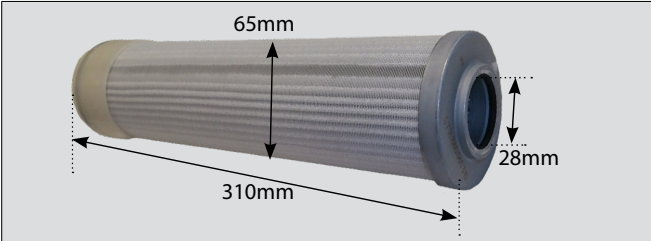

Hydraulic Filters

680006
Oil Filter Hydraulic Tank 300mm Fendt
Suits All T2 Vario Models
OE Ref: [G716860060310](#)