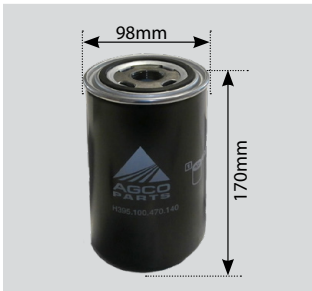

Oil Filters

680023

Models: Oil Filter Fendt 200 300

OE Ref: H395100470140

680024

Models: Engine Oil Filter Fendt 300 500 600 FAV